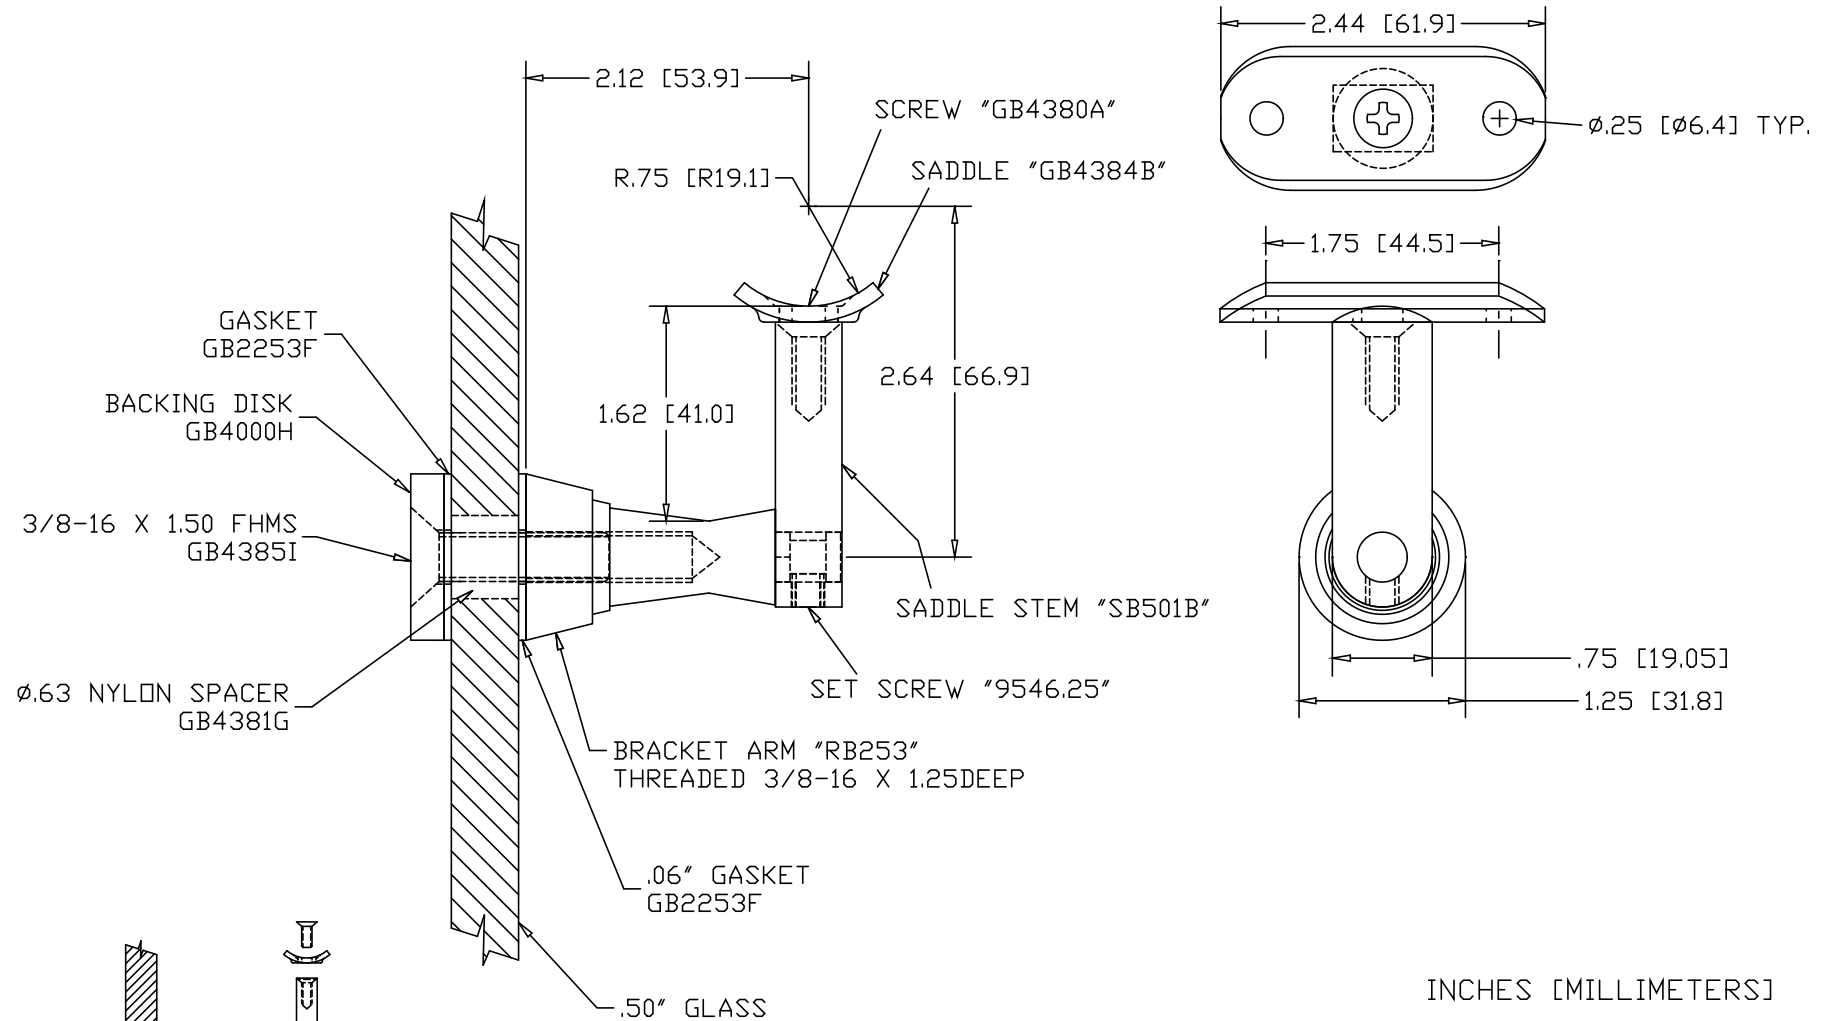

REVISIONS			
REV	DESCRIPTION	DATE	APPROVED

EXPLODED VIEW

PART NAME		MACHINED BRASS BRACKET, SM. GLASS MOUNT KIT		
MATERIAL		360 BRASS		
DATE	12/09/09		THE WAGNER COMPANIES R & B WAGNER, INC. AND J. G. BRAUN CO.	
DRAWN BY	RDC			
FINISH	#4 SATIN	SIZE	WEIGHT	PART NUMBER
		A		GB4254
				REV