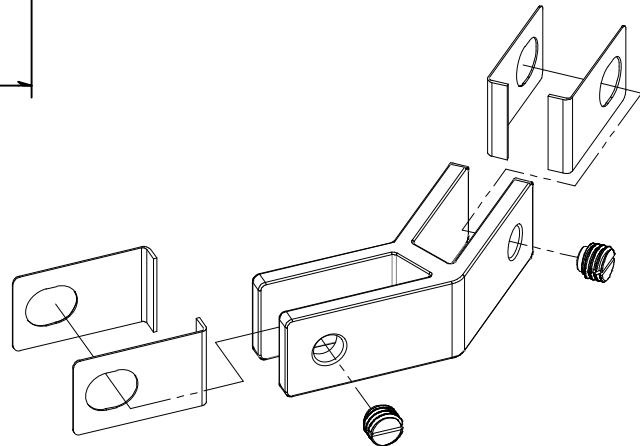

2

1

B

B

A

A

NOTE: Suitable for 1/2", 10-12mm glass

MATERIAL: 2205 Stainless		DESCRIPTION: Glass Railing Stiffener, 2205 Stainless, For Use With Glass Railing and Wall Mounted Glass, 10-12mm 135 Degree			
FINISH: #4	DATE: 6/10/2021	SCALE:	REV: -	 10600 W Brown Deer Rd Milwaukee, WI 53224 http://www.wagnercompanies.com/	
WEIGHT:	ITEM NUMBER: GRSB13512				