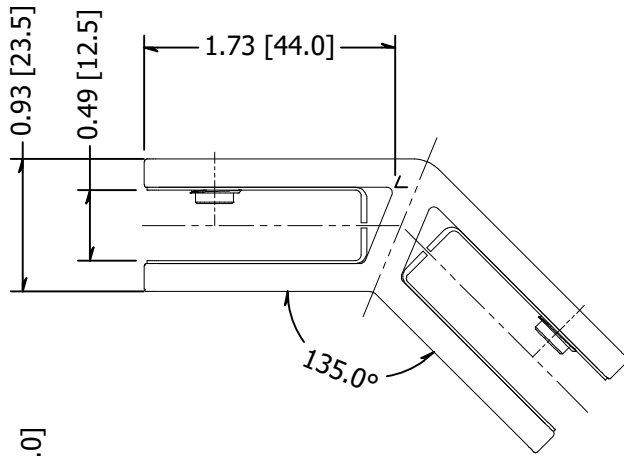

2

1

B

B

A

A

NOTE: Suitable for 1/2", 10-12mm glass

MATERIAL: 2205 Stainless		DESCRIPTION: Glass Railing Stiffener, 2205 Stainless, For Use With Glass Railing and Wall Mounted Glass, 10-12mm 135 Degree			
FINISH: #4	DATE: 6/10/2021	SCALE:	REV: -	 10600 W Brown Deer Rd Milwaukee, WI 53224 http://www.wagnercompanies.com/	
WEIGHT:	ITEM NUMBER: GRSB13512				