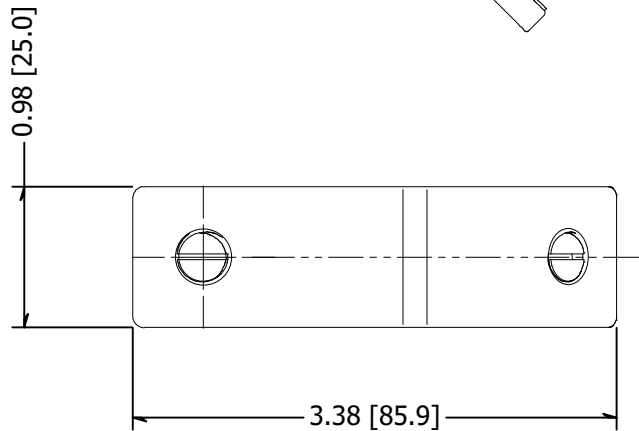

2

1

B

B

A

A

NOTE: Suitable for 1/2", 10-12mm glass

MATERIAL: 2205 Stainless		DESCRIPTION: Glass Railing Stiffener, 2205 Stainless, For Use With Glass Railing and Wall Mounted Glass, 10-12mm 135 Degree			
FINISH: #4	DATE: 6/10/2021	SCALE:	REV: -	 10600 W Brown Deer Rd Milwaukee, WI 53224 http://www.wagnercompanies.com/	
WEIGHT:	ITEM NUMBER: GRSB13512				