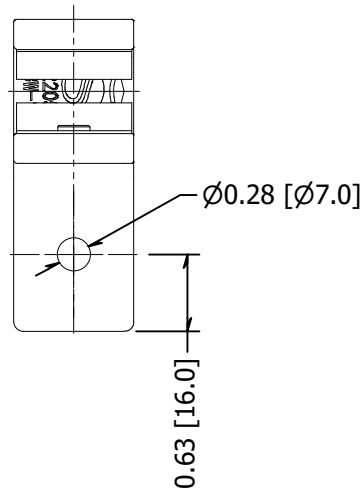

2

1

B

B

A

A

NOTE: Suitable for 9/16", 13.52-15mm glass

MATERIAL: 2205 Stainless		DESCRIPTION: Glass Railing Stiffener, 2205 Stainless, For Use With Glass Railing and Wall Mounted Glass, 13.52-15.04mm 90 Degree			
FINISH: #4	DATE: 6/10/2021	SCALE:	REV: -	 10600 W Brown Deer Rd Milwaukee, WI 53224 http://www.wagnercompanies.com/	
WEIGHT:	ITEM NUMBER: GRSBW15				

2

1

1