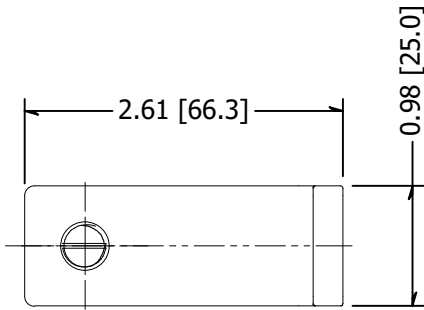

2

1

B

B

A

A

NOTE: Suitable for 9/16", 13.52-15mm glass

MATERIAL: 2205 Stainless		DESCRIPTION: Glass Railing Stiffener, 2205 Stainless, For Use With Glass Railing and Wall Mounted Glass, 13.52-15.04mm 90 Degree			
FINISH: #4	DATE: 6/10/2021	SCALE:	REV: -	 10600 W Brown Deer Rd Milwaukee, WI 53224 http://www.wagnercompanies.com/	
WEIGHT:	ITEM NUMBER: GRSBW15				