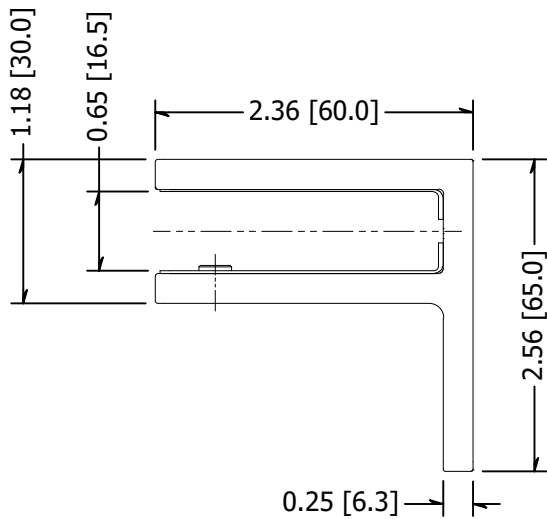

2

1

B

B

A

A

NOTE: Suitable for 9/16", 13.52-15mm glass

MATERIAL: 2205 Stainless		DESCRIPTION: Glass Railing Stiffener, 2205 Stainless, For Use With Glass Railing and Wall Mounted Glass, 13.52-15.04mm 90 Degree			
FINISH: #4	DATE: 6/10/2021	SCALE:	REV: -	 10600 W Brown Deer Rd Milwaukee, WI 53224 http://www.wagnercompanies.com/	
WEIGHT:	ITEM NUMBER: GRSBW15				

2

1

1