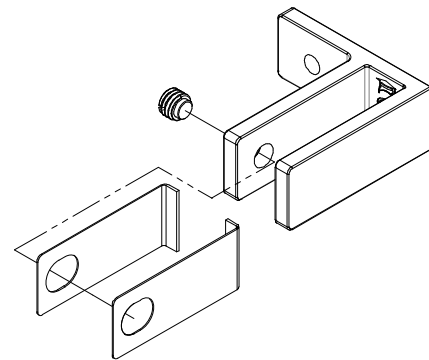

2

1

B

B

A

A

NOTE: Suitable for 9/16", 13.52-15mm glass

MATERIAL: 2205 Stainless		DESCRIPTION: Glass Railing Stiffener, 2205 Stainless, For Use With Glass Railing and Wall Mounted Glass, 13.52-15.04mm 90 Degree			
FINISH: #4	DATE: 6/10/2021	SCALE:	REV: -	 10600 W Brown Deer Rd Milwaukee, WI 53224 http://www.wagnercompanies.com/	
WEIGHT:	ITEM NUMBER: GRSBW15				