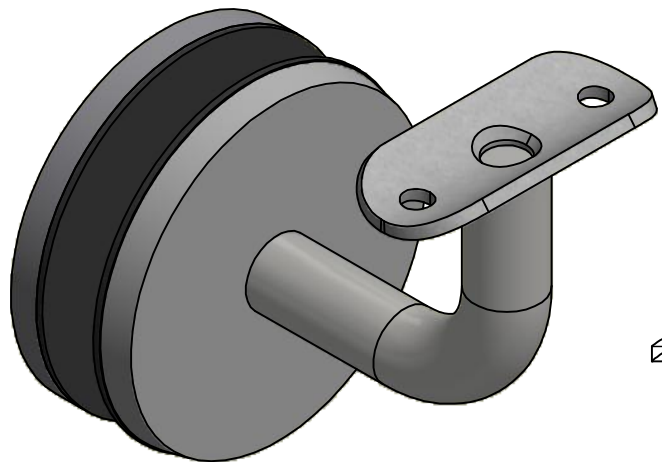

2

1

PARTS LIST

ITEM	QTY	PART NUMBER	DESCRIPTION
1	1	DS901	3" Round Backing Disk for Wall Mount
2	1	RB34125P.4	Handrail Bar Bend, SS, 5/8 Inch Diameter Bar, 2-1/4 Inch From Post and Center
3	1	GB4383K	GLASS MOUNT ADAPTER KIT SS #4

**TOLERANCE**

FRACTION:
 X/XX..... = ± 1/16" over 4ft.
 16 FT RAIL EXAMPLE:
 16 FT / 4 FT = 4 * 1/16" = 1/4"

DECIMAL:
 X.XX..... = ± .030
 X.XXX..... = ± .010

UNLESS OTHERWISE NOTED

FINISH:

#4

WEIGHT:

N/A

SIZE:

A

DESCRIPTION:

Handrail Glass Bracket, SS, 5/8 Inch Diameter Bar, 2-1/2 Inch From Glass and Center

MATERIAL:

304 Stainless

CUSTOMER NAME:

DATE: