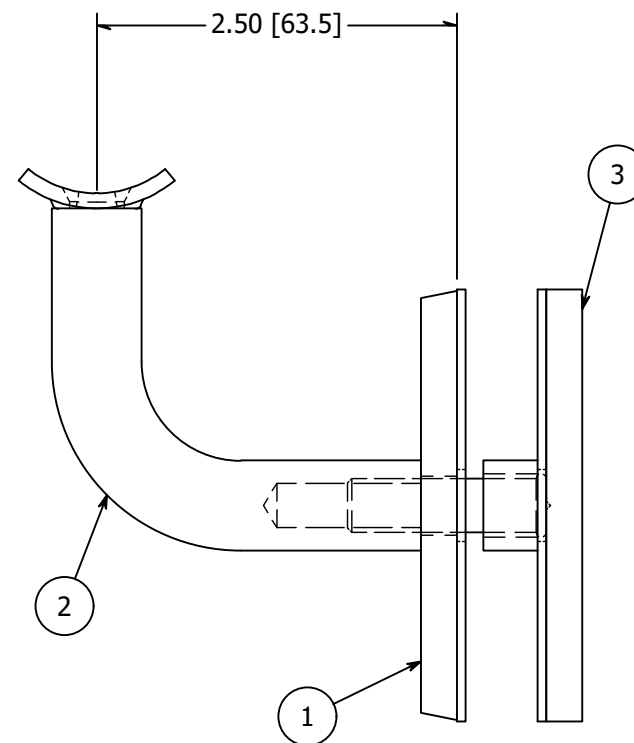

2

1

PARTS LIST

ITEM	QTY	PART NUMBER	DESCRIPTION
1	1	DS901	3" Round Backing Disk for Wall Mount
2	1	RB34125P.4	Handrail Bar Bend, SS, 5/8 Inch Diameter Bar, 2-1/4 Inch From Post and Center
3	1	GB4383K	GLASS MOUNT ADAPTER KIT SS #4

**TOLERANCE**

FRACTION:
 X/XX..... = ± 1/16" over 4ft.
 16 FT RAIL EXAMPLE:
 16 FT / 4 FT = 4 * 1/16" = 1/4"

DECIMAL:
 X.XX..... = ± .030
 X.XXX..... = ± .010

UNLESS OTHERWISE NOTED

FINISH:

#4

WEIGHT:

N/A

SIZE:

A

DESCRIPTION:

Handrail Glass Bracket, SS, 5/8 Inch Diameter Bar, 2-1/2 Inch From Glass and Center

MATERIAL:

304 Stainless

CUSTOMER NAME:

DATE: