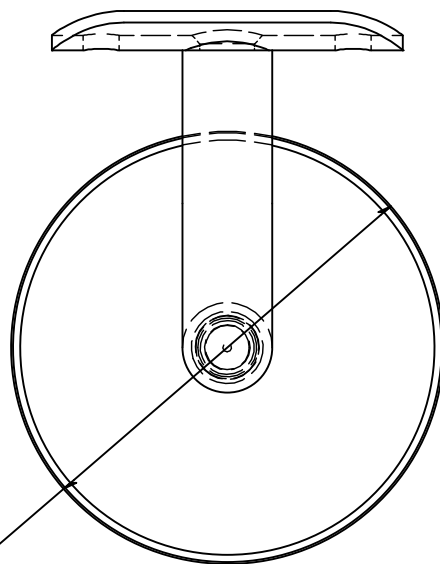

2

1

PARTS LIST

ITEM	QTY	PART NUMBER	DESCRIPTION
1	1	DS901	3" Round Backing Disk for Wall Mount
2	1	RB34125P.4	Handrail Bar Bend, SS, 5/8 Inch Diameter Bar, 2-1/4 Inch From Post and Center
3	1	GB4383K	GLASS MOUNT ADAPTER KIT SS #4

**TOLERANCE**

FRACTION:
 X/XX..... = ± 1/16" over 4ft.
 16 FT RAIL EXAMPLE:
 16 FT / 4 FT = 4 * 1/16" = 1/4"

DECIMAL:
 X.XX..... = ± .030
 X.XXX..... = ± .010

UNLESS OTHERWISE NOTED

FINISH:

#4

WEIGHT:

N/A

SIZE:

A

DESCRIPTION:

Handrail Glass Bracket, SS, 5/8 Inch Diameter Bar, 2-1/2 Inch From Glass and Center

MATERIAL:

304 Stainless

CUSTOMER NAME:

DATE: