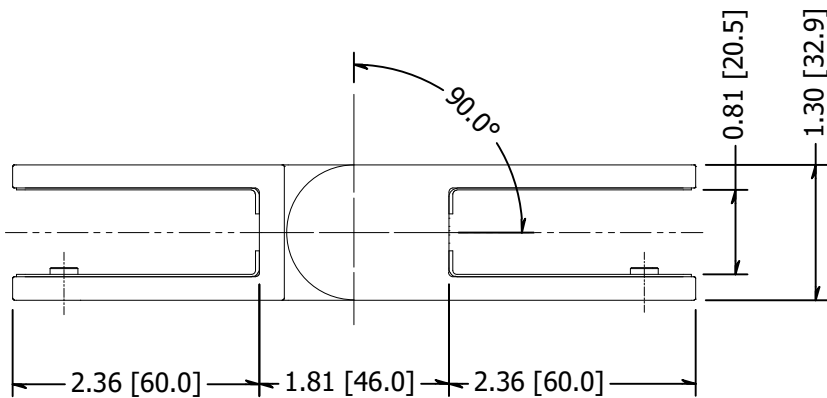

2

1

B

B

A

A

NOTE: Suitable for 11/16" - 3/4", 16.76-19mm glass

MATERIAL: 2205 Stainless		DESCRIPTION: Glass Railing Stiffener, 2205 Stainless, For Use With Glass Railing and Wall Mounted Glass, 16.76-19mm 90 Degree		
FINISH: #4	DATE: 6/10/2021	SCALE:	REV: -	 10600 W Brown Deer Rd Milwaukee, WI 53224 <a href="http://www.wagnercompanies.com/">http://www.wagnercompanies.com/</a>
WEIGHT:	ITEM NUMBER: GRSFGA19			