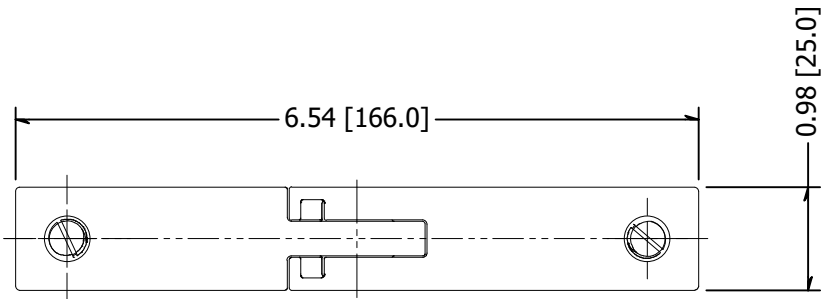

2

1

B

B

A

A

NOTE: Suitable for 11/16" - 3/4", 16.76-19mm glass

MATERIAL: 2205 Stainless		DESCRIPTION: Glass Railing Stiffener, 2205 Stainless, For Use With Glass Railing and Wall Mounted Glass, 16.76-19mm 90 Degree		
FINISH: #4	DATE: 6/10/2021	SCALE:	REV: -	 10600 W Brown Deer Rd Milwaukee, WI 53224 <a href="http://www.wagnercompanies.com/">http://www.wagnercompanies.com/</a>
WEIGHT:	ITEM NUMBER: GRSFGA19			