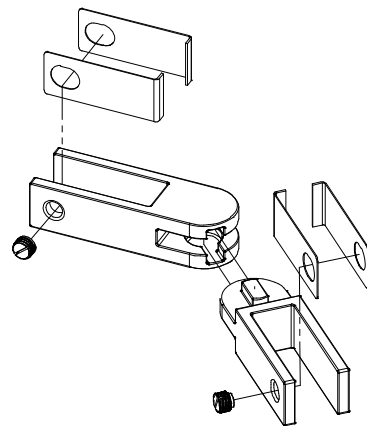

2

1

B

B

A

A

NOTE: Suitable for 11/16" - 3/4", 16.76-19mm glass

MATERIAL: 2205 Stainless		DESCRIPTION: Glass Railing Stiffener, 2205 Stainless, For Use With Glass Railing and Wall Mounted Glass, 16.76-19mm 90 Degree		
FINISH: #4	DATE: 6/10/2021	SCALE:	REV: -	 10600 W Brown Deer Rd Milwaukee, WI 53224 <a href="http://www.wagnercompanies.com/">http://www.wagnercompanies.com/</a>
WEIGHT:	ITEM NUMBER: GRSFGA19			