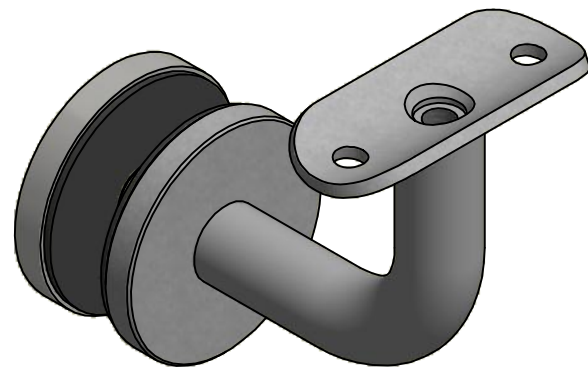

2

1

PARTS LIST

ITEM	QTY	PART NUMBER	DESCRIPTION
1	1	WR3900D	HANDRAIL, BRACKET WALL MOUNT DISK, 1.9 in
2	1	RB3412P.4	Handrail Bar Bend, Stainless Steel, 5/8 Inch Diameter Bar, For 1.66 OD Pipe
3	1	GB4387K.75	HANDRAIL BRACKET GLASS MOUNT ADAPTER ASSY, SS, 1.90 DIA, FOR 3/4" GLASS

3.88 [98.5]

1.66 OD PIPE

1.25" x 1.5" Block

1

2

2.10 [53.3]

3

TOLERANCE
X.X..... = ± .060
X.XX..... = ± .030
X.XXX..... = ± .010
XX°..... = ± 1°
UNLESS OTHERWISE NOTED

MATERIAL:	304 Stainless
FINISH:	#4
WEIGHT:	N/A

DESCRIPTION:		Handrail Bracket, Stainless Steel, Glass Mount, 2-3/8 Inch From Glass to Center of Handrail, Round Saddle, Kit	
DATE:	2/12/2021	REV:	-
DRAWN BY:	K. Turdo		
ITEM NUMBER:	GB34120.75.4		