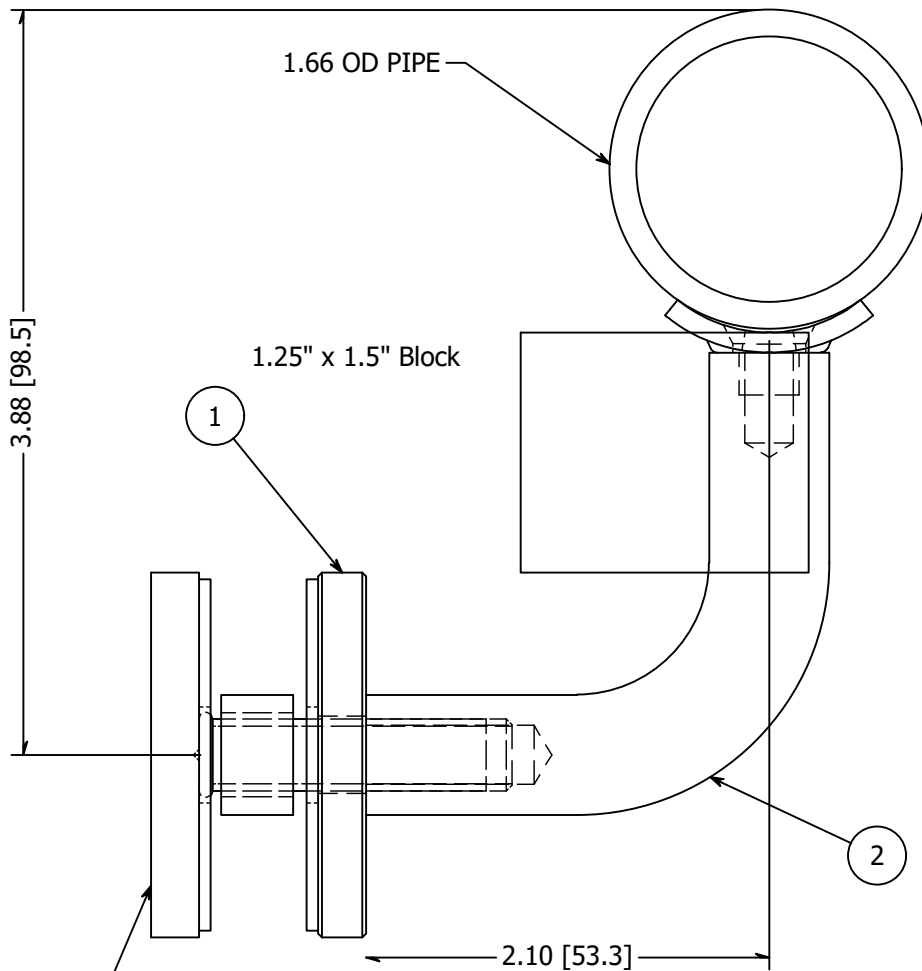

2

1

PARTS LIST

ITEM	QTY	PART NUMBER	DESCRIPTION
1	1	WR3900D	HANDRAIL, BRACKET WALL MOUNT DISK, 1.9 in
2	1	RB3412P.4	Handrail Bar Bend, Stainless Steel, 5/8 Inch Diameter Bar, For 1.66 OD Pipe
3	1	GB4387K.75	HANDRAIL BRACKET GLASS MOUNT ADAPTER ASSY, SS, 1.90 DIA, FOR 3/4" GLASS

3.88 [98.5]

1.66 OD PIPE

1.25" x 1.5" Block

1

2

2.10 [53.3]

3

TOLERANCE
X.X..... = ± .060
X.XX..... = ± .030
X.XXX..... = ± .010
XX°..... = ± 1°
UNLESS OTHERWISE NOTED

MATERIAL:	304 Stainless
FINISH:	#4
WEIGHT:	N/A

DESCRIPTION:		Handrail Bracket, Stainless Steel, Glass Mount, 2-3/8 Inch From Glass to Center of Handrail, Round Saddle, Kit	
DATE:	2/12/2021	REV:	-
DRAWN BY:	K. Turdo		
ITEM NUMBER:	GB34120.75.4		