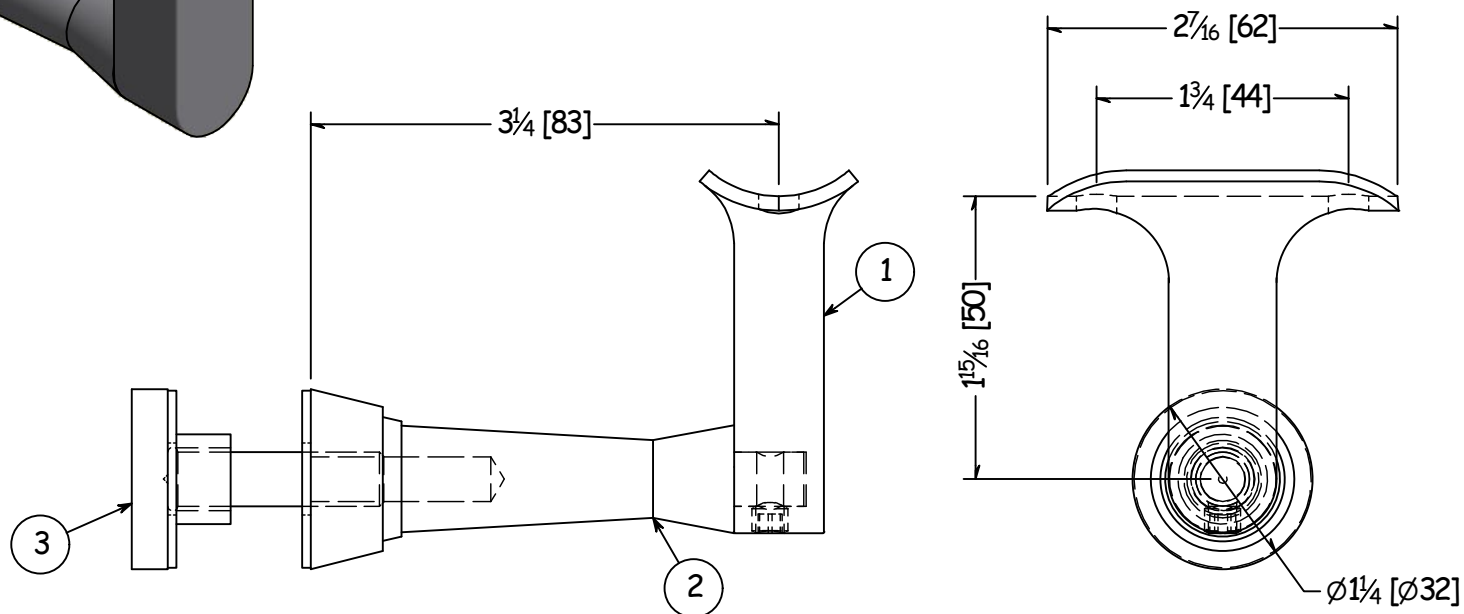

2

1

PARTS LIST

ITEM	QTY	PART NUMBER	DESCRIPTION
1	1	S3501	Handrail Bracket Saddle And Vertical Arm, SS, Cast, #4 Satin Finish, Type 316
2	1	RS3325	Handrail Bracket Arm, SS, Cast, 3 in Long, W/ End Spool, #4 Satin Finish, Type 316
3	1	GB3000K.75	GLASS ADAPTER KIT SS 1.25 #4 FOR 3/4 GLASS

**TOLERANCE**

FRACTION:
 X/XX..... = ± 1/16" over 4ft.
 16 FT RAIL EXAMPLE:
 16 FT / 4 FT = 4 * 1/16" = 1/4"
 16 FT RAIL..... = ± 1/4"

DECIMAL:
 X.XX..... = ± .030
 X.XXX..... = ± .010

UNLESS OTHERWISE NOTED

FINISH:

#4

WEIGHT:

N/A

SIZE:

A

DESCRIPTION:

Handrail Bracket, SS, Glass Mount, 3-1/4 Inch From Glass to Center of Handrail