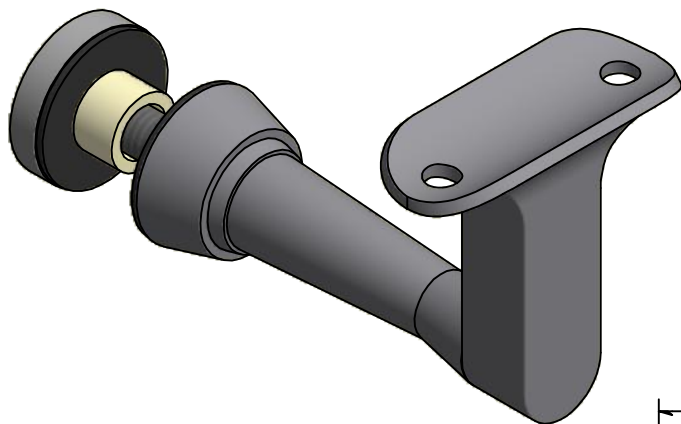

2

1

PARTS LIST

ITEM	QTY	PART NUMBER	DESCRIPTION
1	1	S3501	Handrail Bracket Saddle And Vertical Arm, SS, Cast, #4 Satin Finish, Type 316
2	1	RS3325	Handrail Bracket Arm, SS, Cast, 3 in Long, W/ End Spool, #4 Satin Finish, Type 316
3	1	GB3000K.75	GLASS ADAPTER KIT SS 1.25 #4 FOR 3/4 GLASS

**TOLERANCE**

FRACTION:
 X/XX..... = ± 1/16" over 4ft.
 16 FT RAIL EXAMPLE:
 16 FT / 4 FT = 4 * 1/16" = 1/4"
 16 FT RAIL..... = ± 1/4"

DECIMAL:
 X.XX..... = ± .030
 X.XXX..... = ± .010

UNLESS OTHERWISE NOTED

FINISH:

#4

WEIGHT:

N/A

SIZE:

A

DESCRIPTION:

Handrail Bracket, SS, Glass Mount, 3-1/4 Inch From Glass to Center of Handrail