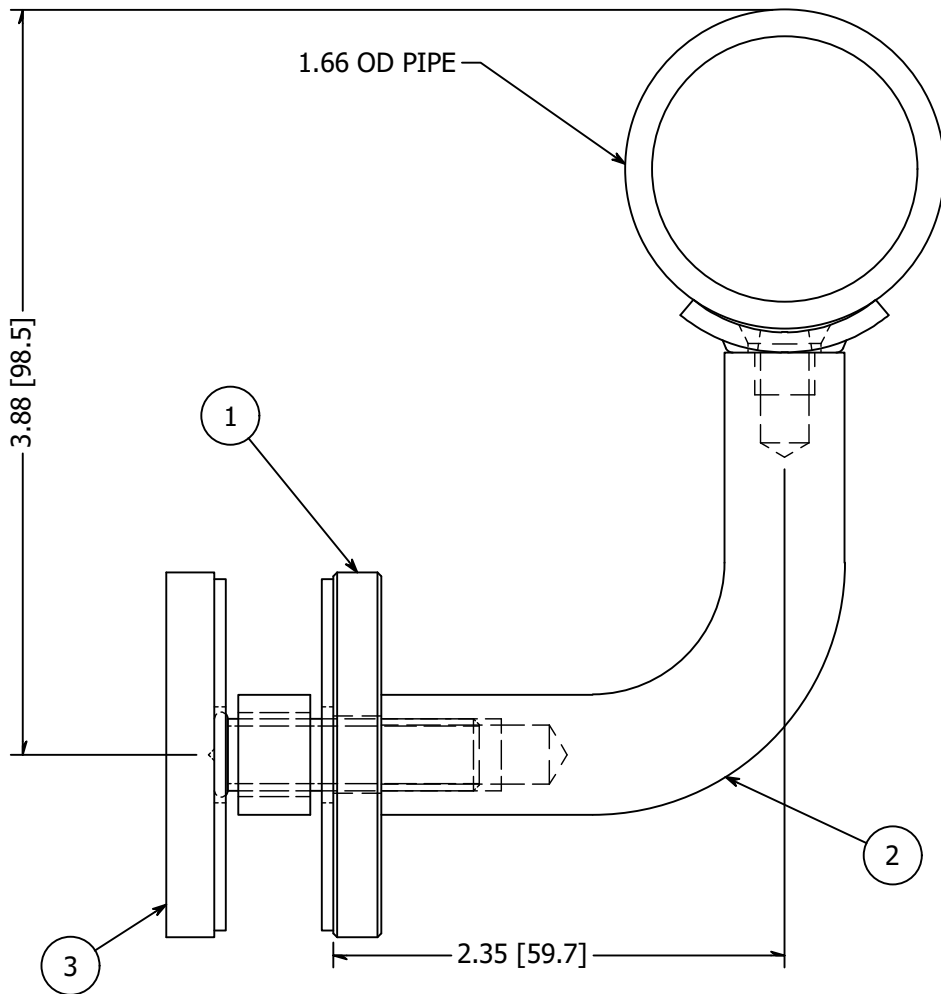

2

1

PARTS LIST

ITEM	QTY	PART NUMBER	DESCRIPTION
1	1	WR3900D	HANDRAIL, BRACKET WALL MOUNT DISK, 1.9 in
2	1	RB3412P.4	Handrail Bar Bend, Stainless Steel, 5/8 Inch Diameter Bar, For 1.66 OD Pipe
3	1	GB3387K	HANDRAIL BRACKET GLASS MOUNT ADAPTER ASSY, SS, 1.90 DIA

B

B

A

REVISION HISTORY

REV	DESCRIPTION	DATE	APPROVED
1	CHANGED GLASS ADAPTER KIT TO GB3387K	2/11/2021	

A

TOLERANCE X.X.....= ± .060 X.XX.....= ± .030 X.XXX.....= ± .010 XX°.....= ± 1° UNLESS OTHERWISE NOTED	MATERIAL:	304 Stainless		
	FINISH:	#4	DATE:	2/11/2021
	WEIGHT:	N/A	DRAWN BY:	K. Turdo
			REVISION:	-
		DESCRIPTION:	Handrail Bracket, Stainless Steel, Glass Mount, 2-3/8 Inch From Glass to Center of Handrail, Round Saddle, Kit	
		ITEM NUMBER:	GB34120.4	