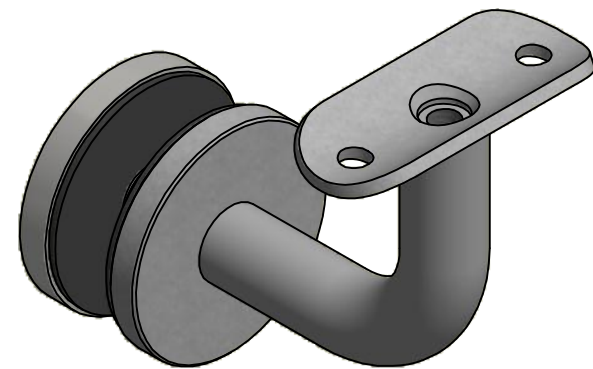

2

1

PARTS LIST

ITEM	QTY	PART NUMBER	DESCRIPTION
1	1	WR3900D	HANDRAIL, BRACKET WALL MOUNT DISK, 1.9 in
2	1	RB3412P.4	Handrail Bar Bend, Stainless Steel, 5/8 Inch Diameter Bar, For 1.66 OD Pipe
3	1	GB3387K	HANDRAIL BRACKET GLASS MOUNT ADAPTER ASSY, SS, 1.90 DIA

B

B

A

REVISION HISTORY

REV	DESCRIPTION	DATE	APPROVED
1	CHANGED GLASS ADAPTER KIT TO GB3387K	2/11/2021	

A

TOLERANCE X.X.....= ± .060 X.XX.....= ± .030 X.XXX.....= ± .010 XX°.....= ± 1° UNLESS OTHERWISE NOTED	MATERIAL:	304 Stainless		
	FINISH:	#4	DATE:	2/11/2021
	WEIGHT:	N/A	DRAWN BY:	K. Turdo
			REVISION:	-
		DESCRIPTION:	Handrail Bracket, Stainless Steel, Glass Mount, 2-3/8 Inch From Glass to Center of Handrail, Round Saddle, Kit	
		ITEM NUMBER:	GB34120.4	