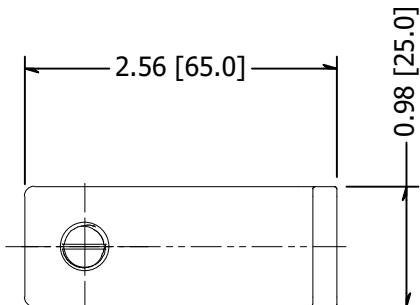

2

1

B

B

A

A

NOTE: Suitable for 1/2", 10-12.76mm glass

MATERIAL: 2205 Stainless		DESCRIPTION: Glass Railing Stiffener, 2205 Stainless, For Use With Glass Railing and Wall Mounted Glass, 10-12mm 90 Degree		
FINISH: #4	DATE: 6/10/2021	SCALE:	REV: -	 10600 W Brown Deer Rd Milwaukee, WI 53224 http://www.wagnercompanies.com/
WEIGHT:	ITEM NUMBER: GRSBW12			