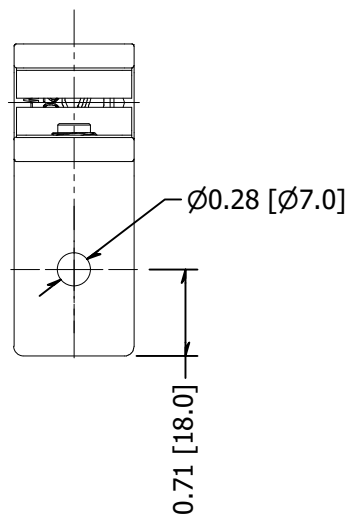

2

1

B

B

A

A

NOTE: Suitable for 1/2", 10-12.76mm glass

MATERIAL: 2205 Stainless		DESCRIPTION: Glass Railing Stiffener, 2205 Stainless, For Use With Glass Railing and Wall Mounted Glass, 10-12mm 90 Degree		
FINISH: #4	DATE: 6/10/2021	SCALE:	REV: -	 10600 W Brown Deer Rd Milwaukee, WI 53224 http://www.wagnercompanies.com/
WEIGHT:	ITEM NUMBER: GRSBW12			