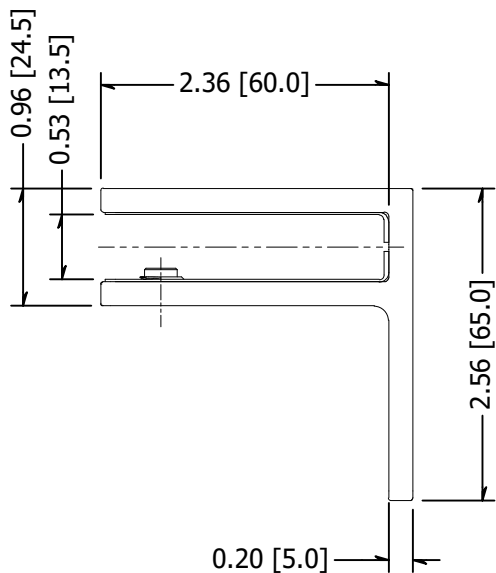

2

1

B

B

A

A

NOTE: Suitable for 1/2", 10-12.76mm glass

MATERIAL: 2205 Stainless		DESCRIPTION: Glass Railing Stiffener, 2205 Stainless, For Use With Glass Railing and Wall Mounted Glass, 10-12mm 90 Degree		
FINISH: #4	DATE: 6/10/2021	SCALE:	REV: -	 10600 W Brown Deer Rd Milwaukee, WI 53224 http://www.wagnercompanies.com/
WEIGHT:	ITEM NUMBER: GRSBW12			

2

1