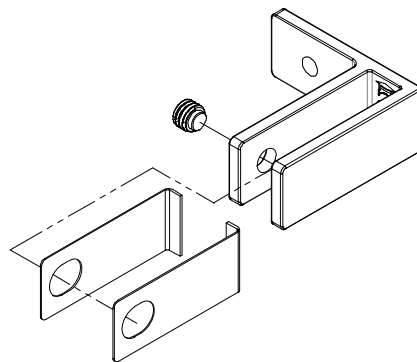

2

1

B

B

A

A

NOTE: Suitable for 1/2", 10-12.76mm glass

MATERIAL: 2205 Stainless		DESCRIPTION: Glass Railing Stiffener, 2205 Stainless, For Use With Glass Railing and Wall Mounted Glass, 10-12mm 90 Degree		
FINISH: #4	DATE: 6/10/2021	SCALE:	REV: -	 10600 W Brown Deer Rd Milwaukee, WI 53224 http://www.wagnercompanies.com/
WEIGHT:	ITEM NUMBER: GRSBW12			