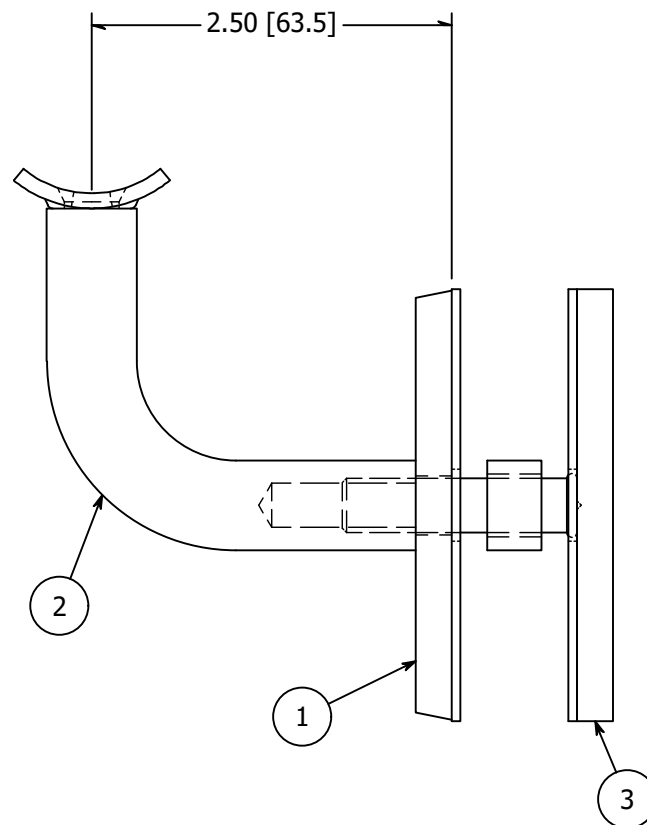

2

1

PARTS LIST

ITEM	QTY	PART NUMBER	DESCRIPTION
1	1	DS901	3" Round Backing Disk for Wall Mount
2	1	RB34125P.4	Handrail Bar Bend, SS, 5/8 Inch Diameter Bar, 2-1/4 Inch From Post and Center
3	1	GB4383K.75	GLASS MOUNT ADAPTER KIT SS #4 FOR 3/4" GLASS

Ø3.00 [Ø76.2]

TOLERANCE FRACTION: X/XX..... = ± 1/16" over 4ft. 16 FT RAIL EXAMPLE: 16 FT / 4 FT = 4 * 1/16" = 1/4" 16 FT RAIL..... = ± 1/4" DECIMAL: X.XX..... = ± .030 X.XXX..... = ± .010 UNLESS OTHERWISE NOTED	FINISH:	DESCRIPTION: Handrail Glass Bracket, SS, 5/8 Inch Diameter Bar, 2-1/2 Inch From Glass and Center							
	#4	MATERIAL:	304 Stainless	CUSTOMER NAME:					
	WEIGHT:	N/A	DATE:	2/12/2021					
	SIZE:	A	DRAWN BY:	K. Turdo					
		ITEM NUMBER:	GB34125.75.4	SHEET:	1 OF 1	DRAWING NUMBER:	GB34125.75.4	REV:	-