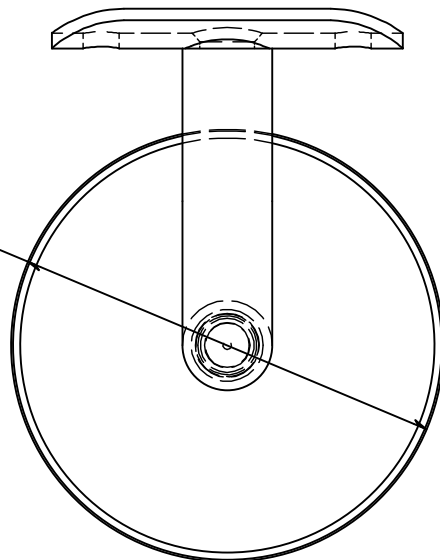

2

1

PARTS LIST

ITEM	QTY	PART NUMBER	DESCRIPTION
1	1	DS901	3" Round Backing Disk for Wall Mount
2	1	RB34125P.4	Handrail Bar Bend, SS, 5/8 Inch Diameter Bar, 2-1/4 Inch From Post and Center
3	1	GB4383K.75	GLASS MOUNT ADAPTER KIT SS #4 FOR 3/4" GLASS

Ø3.00 [Ø76.2]

TOLERANCE FRACTION: X/XX..... = ± 1/16" over 4ft. 16 FT RAIL EXAMPLE: 16 FT / 4 FT = 4 * 1/16" = 1/4" 16 FT RAIL..... = ± 1/4" DECIMAL: X.XX..... = ± .030 X.XXX..... = ± .010 UNLESS OTHERWISE NOTED	FINISH:	DESCRIPTION: Handrail Glass Bracket, SS, 5/8 Inch Diameter Bar, 2-1/2 Inch From Glass and Center							
	#4	MATERIAL:	304 Stainless	CUSTOMER NAME:					
	WEIGHT:	N/A	DATE:	2/12/2021					
	SIZE:	A	DRAWN BY:	K. Turdo					
		ITEM NUMBER:	GB34125.75.4	SHEET:	1 OF 1	DRAWING NUMBER:	GB34125.75.4	REV:	-