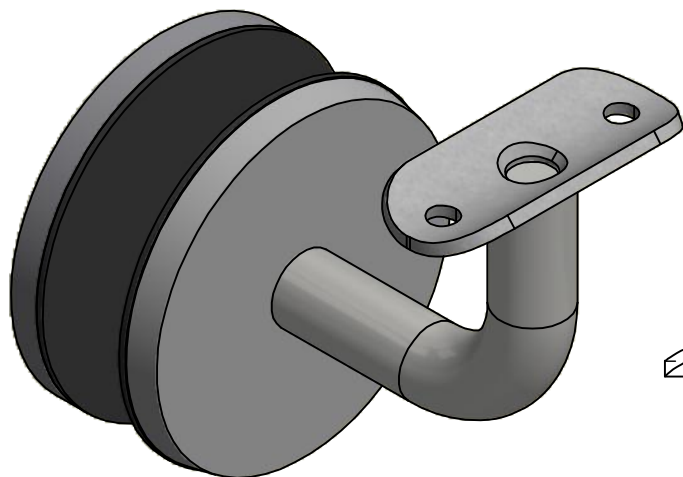

2

1

PARTS LIST

ITEM	QTY	PART NUMBER	DESCRIPTION
1	1	DS901	3" Round Backing Disk for Wall Mount
2	1	RB34125P.4	Handrail Bar Bend, SS, 5/8 Inch Diameter Bar, 2-1/4 Inch From Post and Center
3	1	GB4383K.75	GLASS MOUNT ADAPTER KIT SS #4 FOR 3/4" GLASS

Ø3.00 [Ø76.2]

TOLERANCE FRACTION: X/XX..... = ± 1/16" over 4ft. 16 FT RAIL EXAMPLE: 16 FT / 4 FT = 4 * 1/16" = 1/4" 16 FT RAIL..... = ± 1/4" DECIMAL: X.XX..... = ± .030 X.XXX..... = ± .010 UNLESS OTHERWISE NOTED	FINISH:	DESCRIPTION: Handrail Glass Bracket, SS, 5/8 Inch Diameter Bar, 2-1/2 Inch From Glass and Center							
	#4	MATERIAL:	304 Stainless	CUSTOMER NAME:					
	WEIGHT:	N/A	DATE:	2/12/2021					
	SIZE:	A	DRAWN BY:	K. Turdo					
		ITEM NUMBER:	GB34125.75.4	SHEET:	1 OF 1	DRAWING NUMBER:	GB34125.75.4	REV:	-