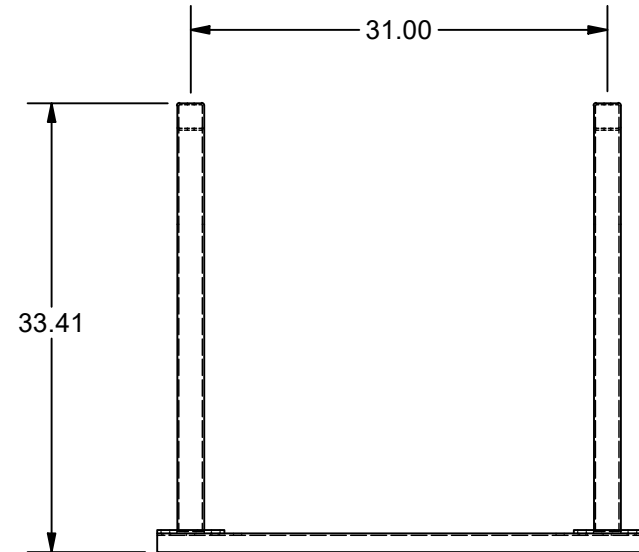

Parts List

ITEM	QTY	PART NUMBER	DESCRIPTION
1	2	BRRAIL2	BIKE RACK RAIL, 2 POSITION
2	2	BRSQ	BIKE RACK, SQUARE

OPTIONAL ANGLE MOUNT

NAME		BIKE RACK, DOUBLE SQUARE		
MATERIAL		2.00" SQUARE X .120W STEEL TUBE		
DATE	6/2/2021	COLLABORATIVE METAL WORKS		
DRAWN	RJF			
FINISH	HOT DIP GALVANIZED	SIZE	WEIGHT	PART NUMBER
		A	58.12 LBS	BRSQ-2
				REV