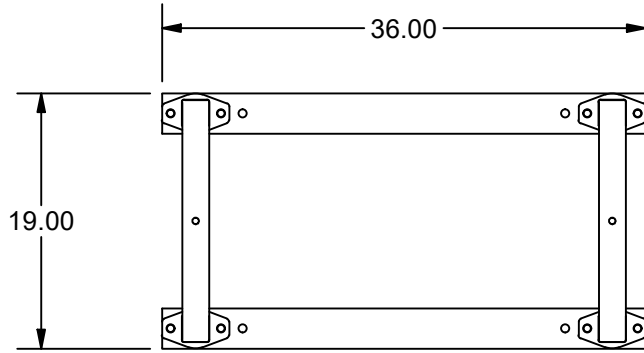

Parts List

ITEM	QTY	PART NUMBER	DESCRIPTION
1	2	BRRAIL2	BIKE RACK RAIL, 2 POSITION
2	2	BRSQ	BIKE RACK, SQUARE

OPTIONAL ANGLE MOUNT

NAME		BIKE RACK, DOUBLE SQUARE		
MATERIAL		2.00" SQUARE X .120W STEEL TUBE		
DATE	6/2/2021	COLLABORATIVE METAL WORKS		
DRAWN	RJF			
FINISH	HOT DIP GALVANIZED	SIZE	WEIGHT	PART NUMBER
		A	58.12 LBS	BRSQ-2
				REV