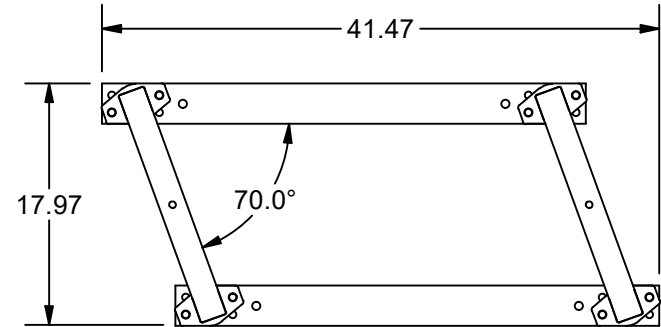

Parts List

ITEM	QTY	PART NUMBER	DESCRIPTION
1	2	BRRAIL2	BIKE RACK RAIL, 2 POSITION
2	2	BRSQ	BIKE RACK, SQUARE

OPTIONAL ANGLE MOUNT

NAME		BIKE RACK, DOUBLE SQUARE		
MATERIAL		2.00" SQUARE X .120W STEEL TUBE		
DATE	6/2/2021	COLLABORATIVE METAL WORKS		
DRAWN	RJF			
FINISH	HOT DIP GALVANIZED	SIZE	WEIGHT	PART NUMBER
		A	58.12 LBS	BRSQ-2
				REV