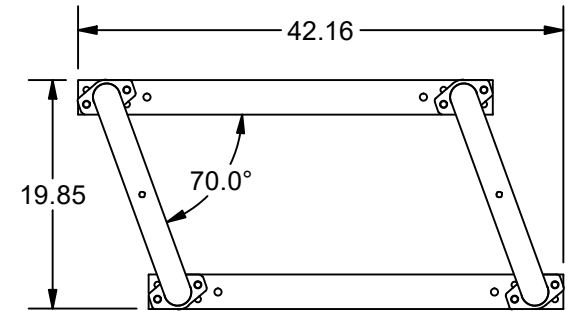

Parts List

ITEM	QTY	PART NUMBER	DESCRIPTION
1	2	BRRAIL2	BIKE RACK RAIL, 2 POSITION
2	2	BRR	BIKE RACK, ROUND

OPTIONAL ANGLED MOUNTING, LEFT OR RIGHT.

NAME		BIKE RACK, DOUBLE ROUND		
MATERIAL		2" SCH 40 STEEL PIPE		
DATE	6/2/2021	COLLABORATIVE METAL WORKS		
DRAWN	RJF			
FINISH	HOT DIP GALVANIZED	SIZE	WEIGHT	PART NUMBER
		A	66.37 LBS	BRR-2
				REV