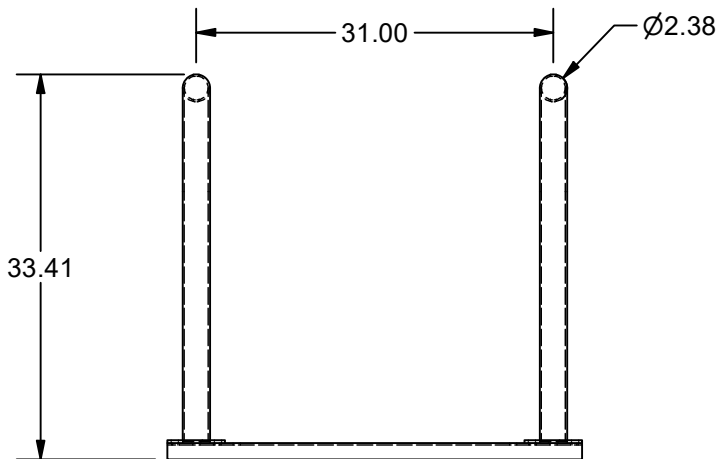

Parts List

ITEM	QTY	PART NUMBER	DESCRIPTION
1	2	BRRAIL2	BIKE RACK RAIL, 2 POSITION
2	2	BRR	BIKE RACK, ROUND

OPTIONAL ANGLED MOUNTING, LEFT OR RIGHT.

NAME		BIKE RACK, DOUBLE ROUND		
MATERIAL		2" SCH 40 STEEL PIPE		
DATE	6/2/2021	COLLABORATIVE METAL WORKS		
DRAWN	RJF			
FINISH	HOT DIP GALVANIZED	SIZE	WEIGHT	PART NUMBER
		A	66.37 LBS	BRR-2
				REV