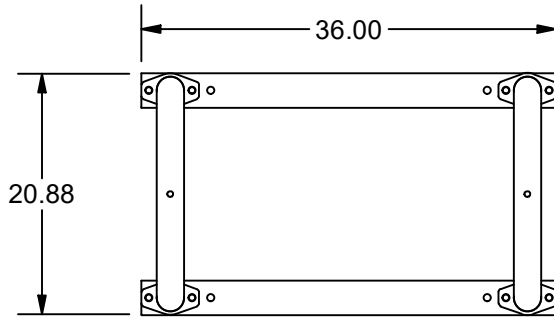

Parts List

ITEM	QTY	PART NUMBER	DESCRIPTION
1	2	BRRAIL2	BIKE RACK RAIL, 2 POSITION
2	2	BRR	BIKE RACK, ROUND

OPTIONAL ANGLED MOUNTING, LEFT OR RIGHT.

NAME		BIKE RACK, DOUBLE ROUND		
MATERIAL		2" SCH 40 STEEL PIPE		
DATE	6/2/2021	COLLABORATIVE METAL WORKS		
DRAWN	RJF			
FINISH	HOT DIP GALVANIZED	SIZE	WEIGHT	PART NUMBER
		A	66.37 LBS	BRR-2
				REV