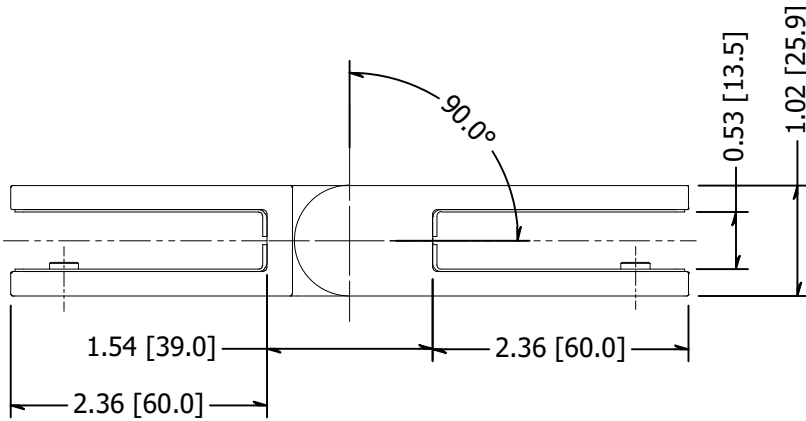

2

1

B

B

A

A

NOTE: Suitable for 1/2", 10-12.76mm glass

MATERIAL: 2205 Stainless		DESCRIPTION: Glass Railing Stiffener, 2205 Stainless, For Use With Glass Railing and Wall Mounted Glass, 10-12.76mm 90 Degree		
FINISH: #4	DATE: 6/10/2021	SCALE:	REV: -	 10600 W Brown Deer Rd Milwaukee, WI 53224 http://www.wagnercompanies.com/
WEIGHT:	ITEM NUMBER: GRSFGA12			