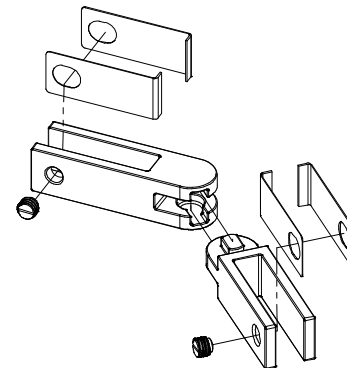

2

1

B

B

A

A

NOTE: Suitable for 1/2", 10-12.76mm glass

MATERIAL: 2205 Stainless		DESCRIPTION: Glass Railing Stiffener, 2205 Stainless, For Use With Glass Railing and Wall Mounted Glass, 10-12.76mm 90 Degree		
FINISH: #4	DATE: 6/10/2021	SCALE:	REV: -	 10600 W Brown Deer Rd Milwaukee, WI 53224 http://www.wagnercompanies.com/
WEIGHT:	ITEM NUMBER: GRSFGA12			