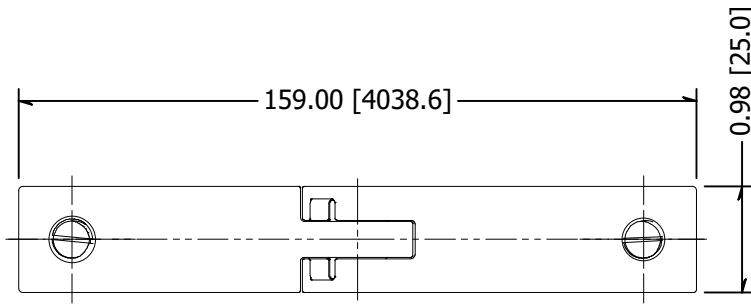

2

1

B

B

A

A

NOTE: Suitable for 1/2", 10-12.76mm glass

MATERIAL: 2205 Stainless		DESCRIPTION: Glass Railing Stiffener, 2205 Stainless, For Use With Glass Railing and Wall Mounted Glass, 10-12.76mm 90 Degree		
FINISH: #4	DATE: 6/10/2021	SCALE:	REV: -	 10600 W Brown Deer Rd Milwaukee, WI 53224 http://www.wagnercompanies.com/
WEIGHT:	ITEM NUMBER: GRSFGA12			