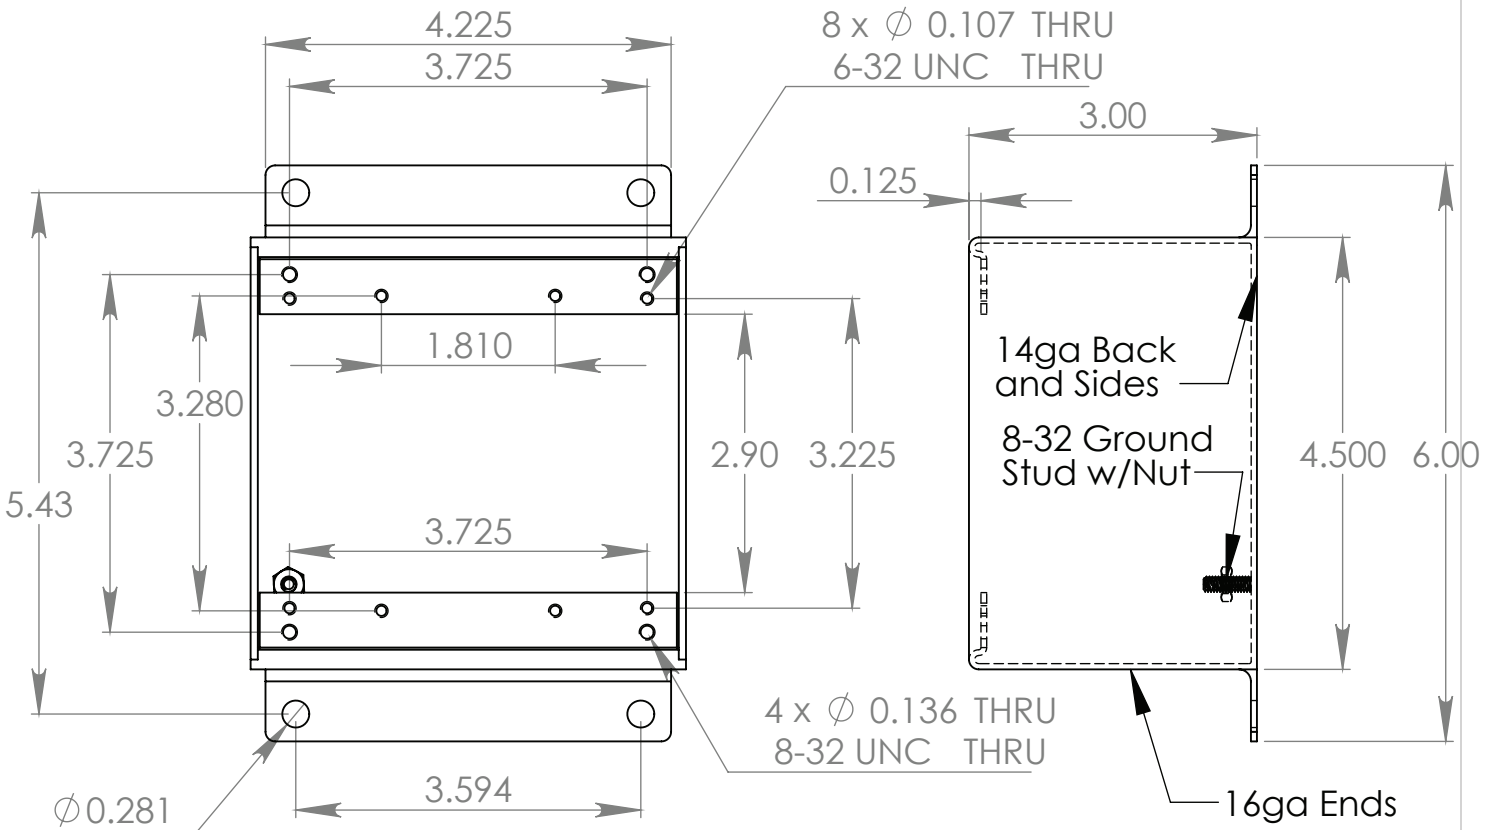

## Double Gang Stainless Steel Junction and Device Box

End View

Model Number:  
BLM 2-04SS or  
BLM 2-16SS

Volume: 53.7 cu.in.

Top View

Side View

U.S. Pat. No. 5,693,909  
Canadian No. 2,207,796

		DIMENSIONS ARE IN INCHES		NAME		DATE	
		TOLERANCES:		DRAWN	BEH	8/10/09	
		ANGULAR $\pm .5$		CHECKED	BLM	8/10/09	
		FRACTIONAL $\pm .031$		ENG APPR.			
		TWO PLACE DECIMAL $\pm .030$		MFG APPR.			
		THREE PLACE DECIMAL $\pm .015$		Q.A.			
		MATERIAL		COMMENTS:			
		304 or 316 SS					
DIM. CHANGE		4/10/17					
REVISION		DO NOT SCALE DRAWING					
						SIZE DWG. NO.	
						A Double Gang SS Device Box	
		SCALE: 1:2		WEIGHT:		SHEET 1 OF 1	