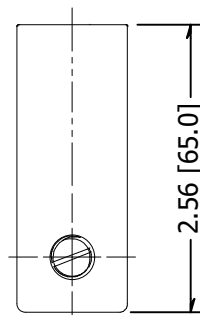

2

1

B

B

A

A

NOTE: Suitable for 1/2", 10-12.76mm glass

MATERIAL: 2205 Stainless	DESCRIPTION: Glass Railing Stiffener, 2205 Stainless, For Use With Glass Railing and Wall Mounted Glass, 10-12mm 90 Degree		
FINISH: #4	DATE: 6/10/2021	SCALE:	REV: -
WEIGHT:	ITEM NUMBER: GRSB9012		 10600 W Brown Deer Rd Milwaukee, WI 53224 <a href="http://www.wagnercompanies.com/">http://www.wagnercompanies.com/</a>