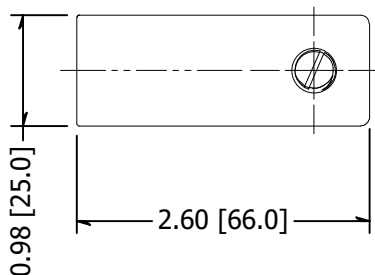

2

1

B

B

A

A

NOTE: Suitable for 1/2", 10-12.76mm glass

MATERIAL: 2205 Stainless	DESCRIPTION: Glass Railing Stiffener, 2205 Stainless, For Use With Glass Railing and Wall Mounted Glass, 10-12mm 90 Degree		
FINISH: #4	DATE: 6/10/2021	SCALE:	REV: -
WEIGHT:	ITEM NUMBER: GRSB9012		 10600 W Brown Deer Rd Milwaukee, WI 53224 <a href="http://www.wagnercompanies.com/">http://www.wagnercompanies.com/</a>