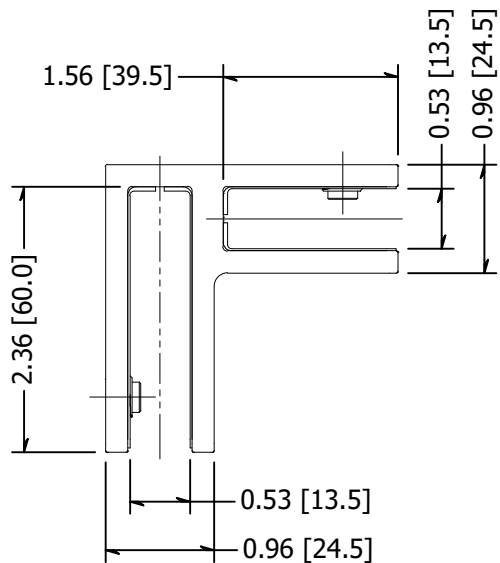

2

1

B

B

A

A

NOTE: Suitable for 1/2", 10-12.76mm glass

MATERIAL: 2205 Stainless	DESCRIPTION: Glass Railing Stiffener, 2205 Stainless, For Use With Glass Railing and Wall Mounted Glass, 10-12mm 90 Degree		
FINISH: #4	DATE: 6/10/2021	SCALE:	REV: -
WEIGHT:	ITEM NUMBER: GRSB9012		 10600 W Brown Deer Rd Milwaukee, WI 53224 <a href="http://www.wagnercompanies.com/">http://www.wagnercompanies.com/</a>

2

1