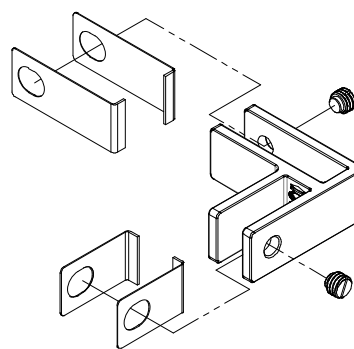

2

1

B

B

A

A

NOTE: Suitable for 1/2", 10-12.76mm glass

MATERIAL: 2205 Stainless	DESCRIPTION: Glass Railing Stiffener, 2205 Stainless, For Use With Glass Railing and Wall Mounted Glass, 10-12mm 90 Degree		
FINISH: #4	DATE: 6/10/2021	SCALE:	REV: -
WEIGHT:	ITEM NUMBER: GRSB9012		 10600 W Brown Deer Rd Milwaukee, WI 53224 <a href="http://www.wagnercompanies.com/">http://www.wagnercompanies.com/</a>