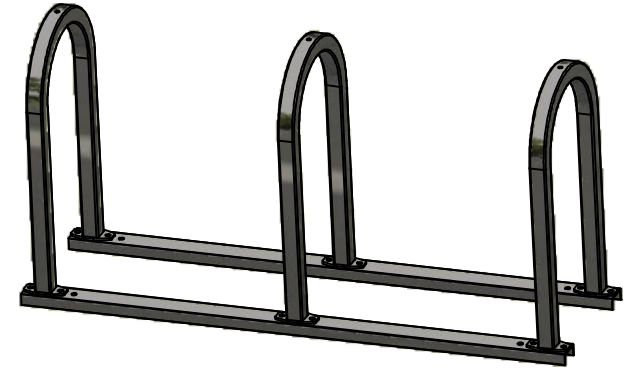

Parts List

ITEM	QTY	PART NUMBER	DESCRIPTION
1	2	BRRAIL3	BIKE RACK RAIL, 3 POSITION
2	3	BRSQ	BIKE RACK, SQUARE

OPTIONAL ANGLE MOUNT

NAME		BIKE RACK, TRIPLE SQUARE		
MATERIAL		2.00" SQUARE X .120W STEEL TUBE		
DATE	6/2/2021	COLLABORATIVE METAL WORKS		
DRAWN	RJF			
FINISH	HOT DIP GALVANIZED	SIZE	WEIGHT	PART NUMBER
		A	94.48 LBS	BRSQ-3
				REV