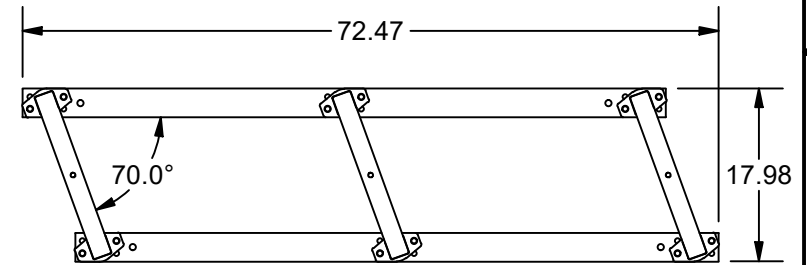

Parts List

ITEM	QTY	PART NUMBER	DESCRIPTION
1	2	BRRAIL3	BIKE RACK RAIL, 3 POSITION
2	3	BRSQ	BIKE RACK, SQUARE

OPTIONAL ANGLE MOUNT

NAME		BIKE RACK, TRIPLE SQUARE		
MATERIAL		2.00" SQUARE X .120W STEEL TUBE		
DATE	6/2/2021	COLLABORATIVE METAL WORKS		
DRAWN	RJF			
FINISH	HOT DIP GALVANIZED	SIZE	WEIGHT	PART NUMBER
		A	94.48 LBS	BRSQ-3
				REV