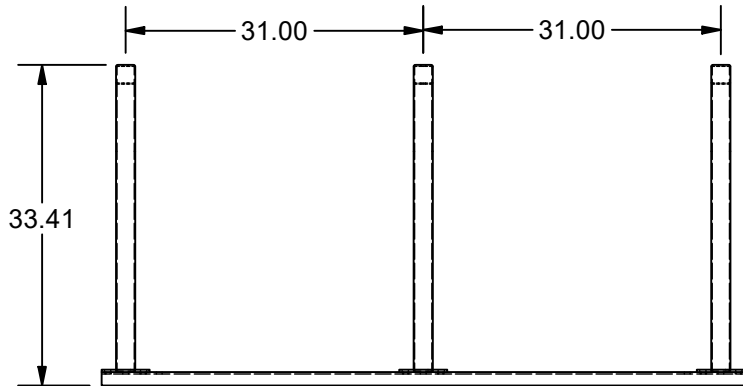

Parts List

ITEM	QTY	PART NUMBER	DESCRIPTION
1	2	BRRAIL3	BIKE RACK RAIL, 3 POSITION
2	3	BRSQ	BIKE RACK, SQUARE

OPTIONAL ANGLE MOUNT

NAME		BIKE RACK, TRIPLE SQUARE		
MATERIAL		2.00" SQUARE X .120W STEEL TUBE		
DATE	6/2/2021	COLLABORATIVE METAL WORKS		
DRAWN	RJF			
FINISH	HOT DIP GALVANIZED	SIZE	WEIGHT	PART NUMBER
		A	94.48 LBS	BRSQ-3
				REV