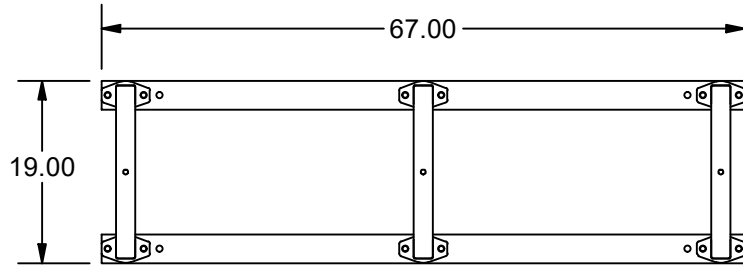

Parts List

ITEM	QTY	PART NUMBER	DESCRIPTION
1	2	BRRAIL3	BIKE RACK RAIL, 3 POSITION
2	3	BRSQ	BIKE RACK, SQUARE

OPTIONAL ANGLE MOUNT

NAME		BIKE RACK, TRIPLE SQUARE		
MATERIAL		2.00" SQUARE X .120W STEEL TUBE		
DATE	6/2/2021	COLLABORATIVE METAL WORKS		
DRAWN	RJF			
FINISH	HOT DIP GALVANIZED	SIZE	WEIGHT	PART NUMBER
		A	94.48 LBS	BRSQ-3
				REV