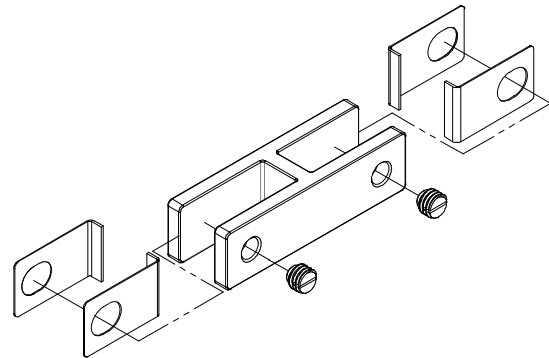

2

1

NOTE: Suitable for 9/16", 13.52-15mm glass.

MATERIAL: 2205 Stainless		DESCRIPTION: Glass Railing Stiffener, 2205 Stainless, For Use With Glass Railing and Wall Mounted Glass, 13.52-15.04mm 180 Degree			
FINISH: #4	DATE: 6/10/2021	SCALE:	REV: -	 10600 W Brown Deer Rd Milwaukee, WI 53224 http://www.wagnercompanies.com/	
WEIGHT:	ITEM NUMBER: GRSB18015				