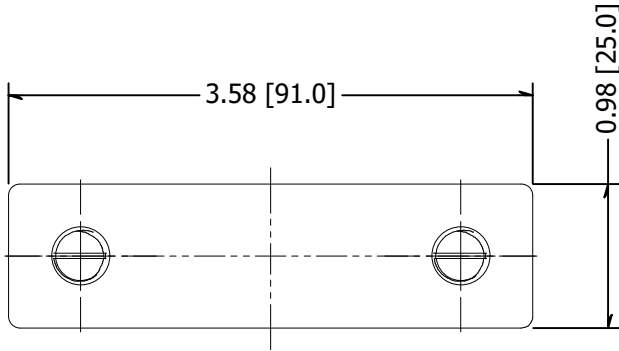

2

1

NOTE: Suitable for 9/16", 13.52-15mm glass.

MATERIAL: 2205 Stainless		DESCRIPTION: Glass Railing Stiffener, 2205 Stainless, For Use With Glass Railing and Wall Mounted Glass, 13.52-15.04mm 180 Degree			
FINISH: #4	DATE: 6/10/2021	SCALE:	REV: -	 10600 W Brown Deer Rd Milwaukee, WI 53224 http://www.wagnercompanies.com/	
WEIGHT:	ITEM NUMBER: GRSB18015				