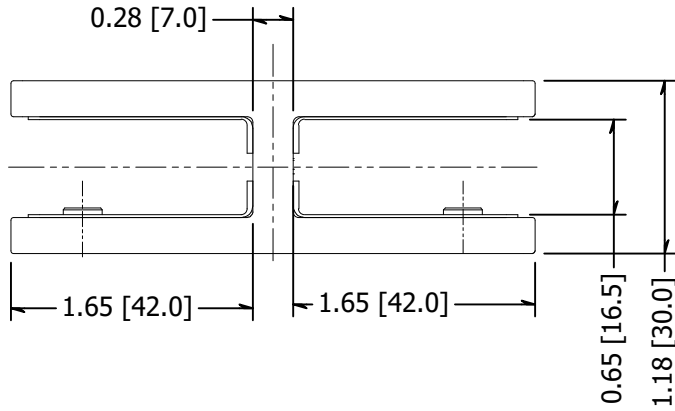

2

1

NOTE: Suitable for 9/16", 13.52-15mm glass.

MATERIAL: 2205 Stainless		DESCRIPTION: Glass Railing Stiffener, 2205 Stainless, For Use With Glass Railing and Wall Mounted Glass, 13.52-15.04mm 180 Degree			
FINISH: #4	DATE: 6/10/2021	SCALE:	REV: -	 10600 W Brown Deer Rd Milwaukee, WI 53224 http://www.wagnercompanies.com/	
WEIGHT:	ITEM NUMBER: GRSB18015				