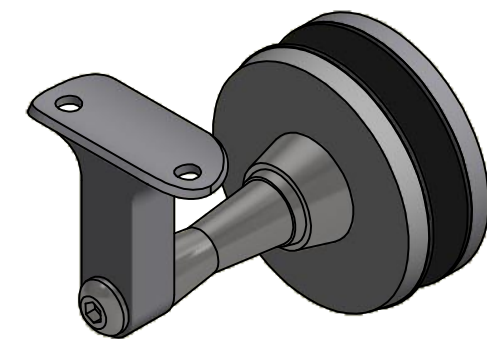

2

1

PARTS LIST

ITEM	QTY	PART NUMBER	DESCRIPTION
1	1	DS901	3" Round Backing Disk for Wall Mount
2	1	RS300	Handrail Bracket Arm, SS, 2-3/8 Inch Long, 3/8-16 Tapped Through
3	1	S3502	Handrail Bracket Saddle And Vertical Arm, SS, Cast, #4 Finish, Type 316, Bolt Style
4	1	BAH3N3816-0150	SCREW, SS, 3/8-16 X 1.50 Inch, Button, Allen Head
5	1	GB4383K	GLASS MOUNT ADAPTER KIT SS #4

B

B

A

A

REVISION HISTORY		
REV	DESCRIPTION	DATE
1	REMOVE SADDLE ASSEMBLY	1/22/2014
1	CHANGE GLASS MOUNT ADAPTER TO GB4383K	2/11/2021

**TOLERANCE**  
UNLESS OTHERWISE NOTED, TOLERANCES TO CONFORM TO ES.03.011

MATERIAL: 304 Stainless	DESCRIPTION: Handrail Bracket, SS, Glass Mount, 1/2 Inch, 3 Inch From Glass To Center	
FINISH: #4	DATE: 2/11/2021	REV: 1
WEIGHT: N/A	DRAWN BY: K. Turdo	ITEM NUMBER: GB3301

**WAGNER** 10600 W Brown Deer Rd Milwaukee, WI 53224  
COLLABORATIVE METALWORKS <http://www.wagnercompanies.com/>