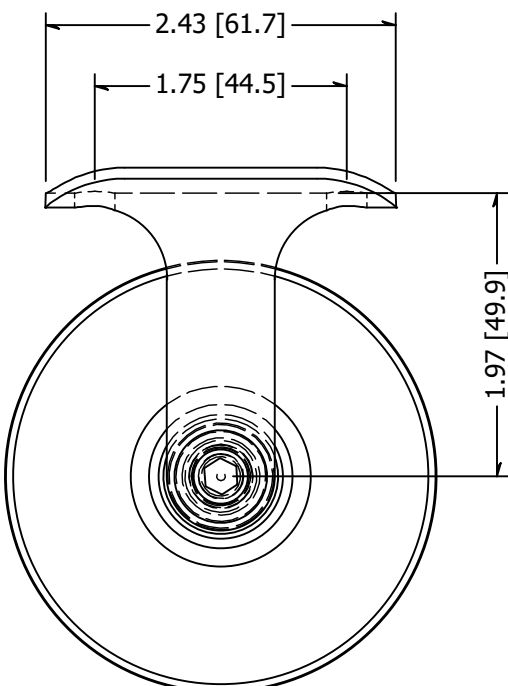

2

1

PARTS LIST

ITEM	QTY	PART NUMBER	DESCRIPTION
1	1	DS901	3" Round Backing Disk for Wall Mount
2	1	RS300	Handrail Bracket Arm, SS, 2-3/8 Inch Long, 3/8-16 Tapped Through
3	1	S3502	Handrail Bracket Saddle And Vertical Arm, SS, Cast, #4 Finish, Type 316, Bolt Style
4	1	BAH3N3816-0150	SCREW, SS, 3/8-16 X 1.50 Inch, Button, Allen Head
5	1	GB4383K	GLASS MOUNT ADAPTER KIT SS #4

B

B

A

A

REVISION HISTORY		
REV	DESCRIPTION	DATE
1	REMOVE SADDLE ASSEMBLY	1/22/2014
1	CHANGE GLASS MOUNT ADAPTER TO GB4383K	2/11/2021

**TOLERANCE**  
UNLESS OTHERWISE NOTED, TOLERANCES TO CONFORM TO ES.03.011

MATERIAL: 304 Stainless	DESCRIPTION: Handrail Bracket, SS, Glass Mount, 1/2 Inch, 3 Inch From Glass To Center	
FINISH: #4	DATE: 2/11/2021	REV: 1
WEIGHT: N/A	DRAWN BY: K. Turdo	ITEM NUMBER: GB3301

**WAGNER** 10600 W Brown Deer Rd Milwaukee, WI 53224  
COLLABORATIVE METALWORKS <http://www.wagnercompanies.com/>