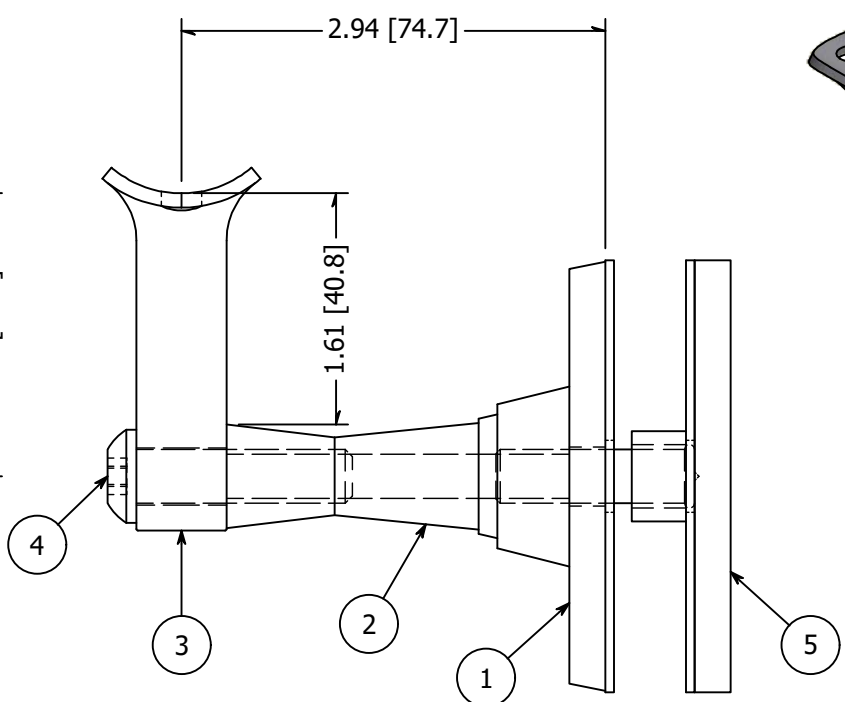

2

1

PARTS LIST

ITEM	QTY	PART NUMBER	DESCRIPTION
1	1	DS901	3" Round Backing Disk for Wall Mount
2	1	RS300	Handrail Bracket Arm, SS, 2-3/8 Inch Long, 3/8-16 Tapped Through
3	1	S3502	Handrail Bracket Saddle And Vertical Arm, SS, Cast, #4 Finish, Type 316, Bolt Style
4	1	BAH3N3816-0150	SCREW, SS, 3/8-16 X 1.50 Inch, Button, Allen Head
5	1	GB4383K	GLASS MOUNT ADAPTER KIT SS #4

B

B

A

A

REVISION HISTORY		
REV	DESCRIPTION	DATE
1	REMOVE SADDLE ASSEMBLY	1/22/2014
1	CHANGE GLASS MOUNT ADAPTER TO GB4383K	2/11/2021

**TOLERANCE**  
UNLESS OTHERWISE NOTED, TOLERANCES TO CONFORM TO ES.03.011

MATERIAL: 304 Stainless	DESCRIPTION: Handrail Bracket, SS, Glass Mount, 1/2 Inch, 3 Inch From Glass To Center	
FINISH: #4	DATE: 2/11/2021	REV: 1
WEIGHT: N/A	DRAWN BY: K. Turdo	ITEM NUMBER: GB3301

**WAGNER** 10600 W Brown Deer Rd Milwaukee, WI 53224  
COLLABORATIVE METALWORKS <http://www.wagnercompanies.com/>