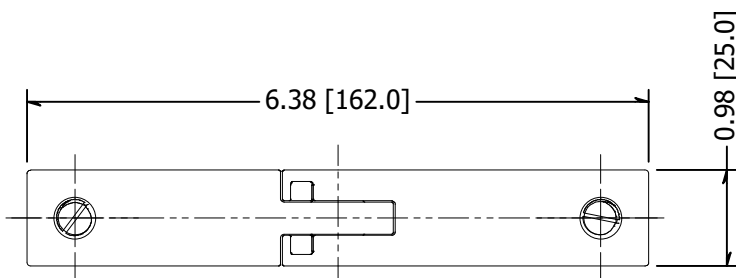

2

1

B

B

A

A

NOTE: Suitable for 9/16", 13.52-15mm glass

MATERIAL: 2205 Stainless		DESCRIPTION: Glass Railing Stiffener, 2205 Stainless, For Use With Glass Railing and Wall Mounted Glass, 13.52-15.04mm 90 Degree		
FINISH: #4	DATE: 6/10/2021	SCALE:	REV: -	 10600 W Brown Deer Rd Milwaukee, WI 53224 http://www.wagnercompanies.com/
WEIGHT:	ITEM NUMBER: GRSFGA15			