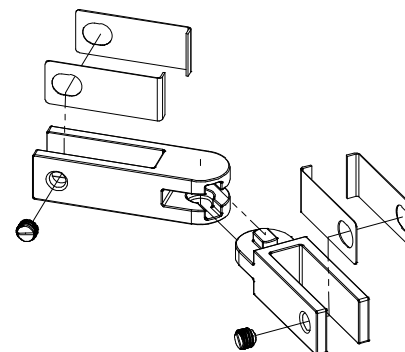

2

1

B

B

A

A

NOTE: Suitable for 9/16", 13.52-15mm glass

MATERIAL: 2205 Stainless		DESCRIPTION: Glass Railing Stiffener, 2205 Stainless, For Use With Glass Railing and Wall Mounted Glass, 13.52-15.04mm 90 Degree		
FINISH: #4	DATE: 6/10/2021	SCALE:	REV: -	 10600 W Brown Deer Rd Milwaukee, WI 53224 http://www.wagnercompanies.com/
WEIGHT:	ITEM NUMBER: GRSFGA15			