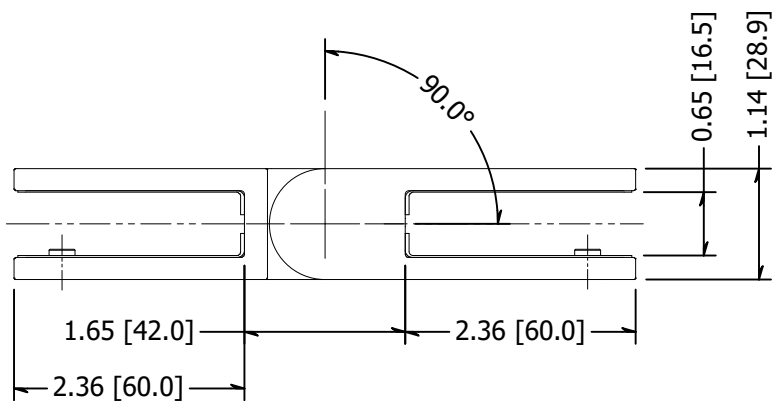

2

1

B

B

A

A

NOTE: Suitable for 9/16", 13.52-15mm glass

MATERIAL: 2205 Stainless		DESCRIPTION: Glass Railing Stiffener, 2205 Stainless, For Use With Glass Railing and Wall Mounted Glass, 13.52-15.04mm 90 Degree		
FINISH: #4	DATE: 6/10/2021	SCALE:	REV: -	 10600 W Brown Deer Rd Milwaukee, WI 53224 http://www.wagnercompanies.com/
WEIGHT:	ITEM NUMBER: GRSFGA15			